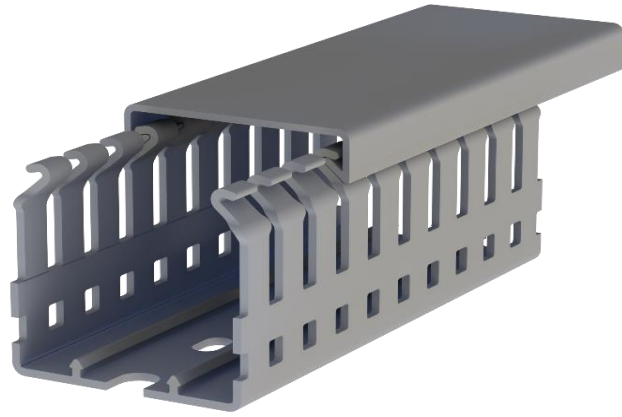

Klemsan®

KKD 4040

Order		
RAL 7030 - Stone Grey	Thin Slot (4-6)	555 4040

Dimensions	
Length	2.000,00 mm
Width	40,00 mm
Height w/o cover	36,50 mm
Height w/ cover	40,00 mm

Technical Data				
Material	PVC		Package Qty.	26 pcs. x 2 mt.
Inflammability	UL 94 V0		Wire Fill Capacity	60%
Max. Service Temp.	60°C		Min. Service Temp.	-15°C

Certifications				
Certificate	Standard			
CE	EN 50085-2-3	 	 	
TSE	TS EN 50085-2-3			
EAC	GOST R 53313:2009			
cULus	UL 1565-C22.2No.18.5-02			

Accessories				
Description	Type	Colour	Cat. No.	Qty.
Duct Cutter (Scissor)	KKMR		553230	1
Duct Cutter	KMK 1002		553220	1
Cable Duct Cover	KDK 40	RAL 7030	551051	10 pcs. x 2 mt.
Rivet Setting Tool	SETR	Black	553500	1
Plastic Rivet 6,5 mm	PPE 6,5	Grey	553600	100
Cable Clamp	KKB	Black	553405	10
Wire Retainer	KKT 4040	Black	553315	10
Cable Holder	KKM	Black	553415	10